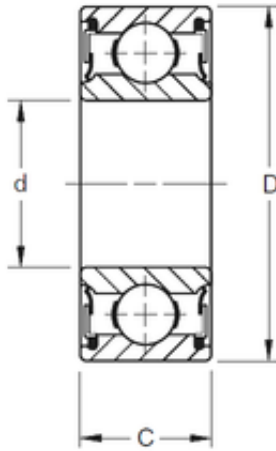

### 30 mm x 72 mm x 19 mm TIMKEN 306PP Single Row Ball Bearings

Bearing No. 306PP

Size	30x72x19 mm
Bore Diameter	30 mm
Outer Diameter	72 mm
Width	19 mm
d	30 mm
D	72 mm
B	19 mm
C	19 mm
Weight	0,354 Kg
Basic dynamic load rating (C)	33,9 kN

306PP Bearing 2D drawings and 3D CAD models